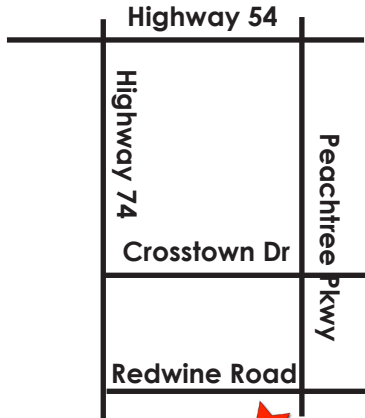

Heritage Christian Church

2130 Redwine Rd
Fayetteville, GA 30215
770-716-5768
dickens@heritagechristian.org

Visit our website at
www.heritagechristian.org

*Admission is free to everyone.
Tickets are not required for entry into
Dickens Village

Dickens Village is presented by
and located at: