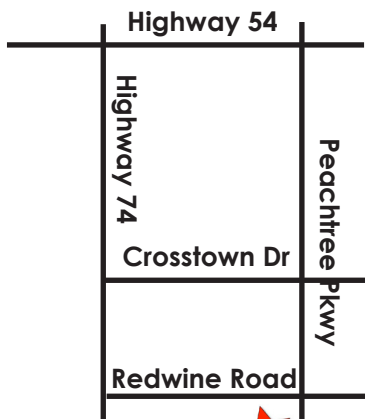

Heritage Christian Church

2130 Redwine Rd
Fayetteville, GA 30215
770-716-5768
dickens@heritagechristian.org

Visit our website at
www.heritagechristian.org

*Admission is free to everyone.
Tickets are not required for entry into
Dickens Village

Dickens Village is presented by
and located at: