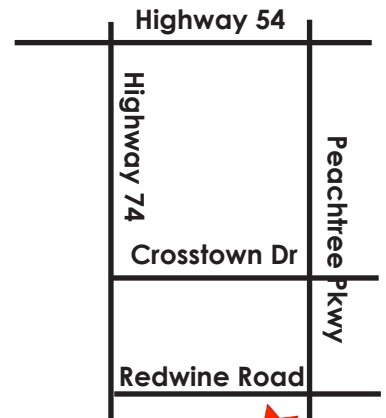

Heritage Christian Church

2130 Redwine Rd
Fayetteville, GA 30215
770-716-5768
dickens@heritagechristian.org

Visit our website at
www.heritagechristian.org

*Admission is free to everyone.
Tickets are not required for entry into
Dickens Village

Dickens Village is presented by
and located at: