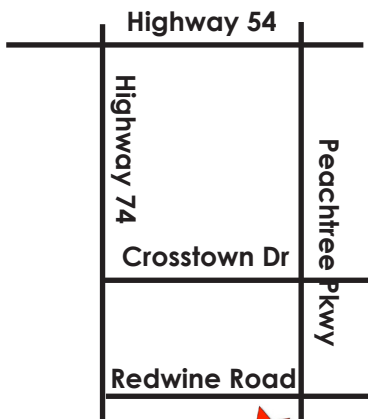

Heritage Christian Church

2130 Redwine Rd
Fayetteville, GA 30215
770-716-5768
dickens@heritagechristian.org

Visit our website at
www.heritagechristian.org

*Admission is free to everyone.
Tickets are not required for entry into
Dickens Village

Dickens Village is presented by
and located at: