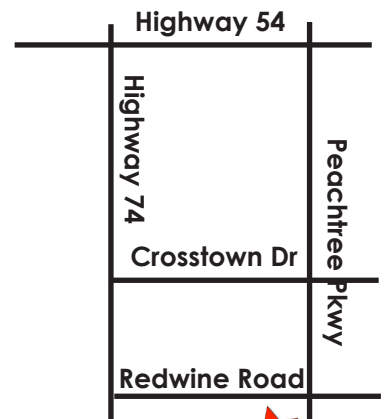

Heritage Christian Church

2130 Redwine Rd
Fayetteville, GA 30215
770-716-5768
dickens@heritagechristian.org

Visit our website at
www.heritagechristian.org

*Admission is free to everyone.
Tickets are not required for entry into
Dickens Village